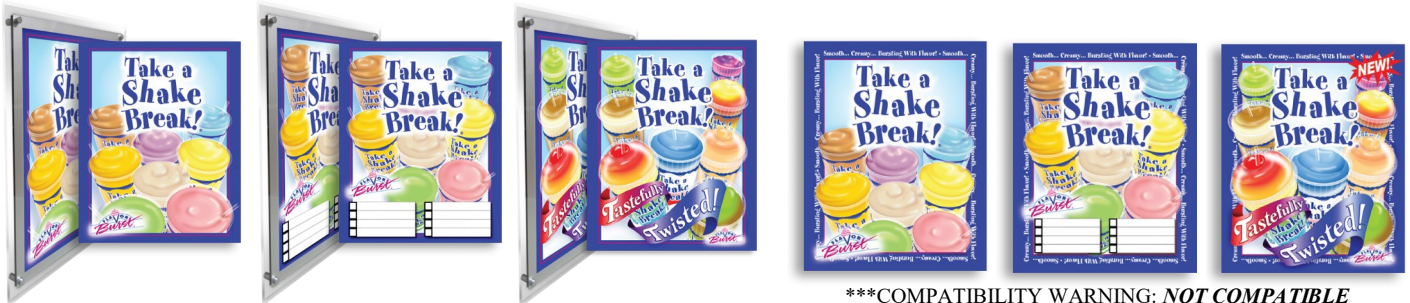

Shake Posters, Hanging Mobiles, & Banners

No.	Description	Size	Qty	Price
1	POP 7002	Combo Large Poster v1	25	$36.00
2	POP 7003	Combo Hanging Mobile Kit v1	Each	$12.75
3	POP 7071	Combo Large Poster v2	25	$36.00
4	POP 6074	Combo Hanging Mobile Kit v2	Each	$12.75
5	POP 7001	Combo Small Poster	50	$18.60
6	POP 7004	Combo Table Tents	Each	$23.25
7	POP 7078	Combo Vertical Banner	Each	$29.18

B